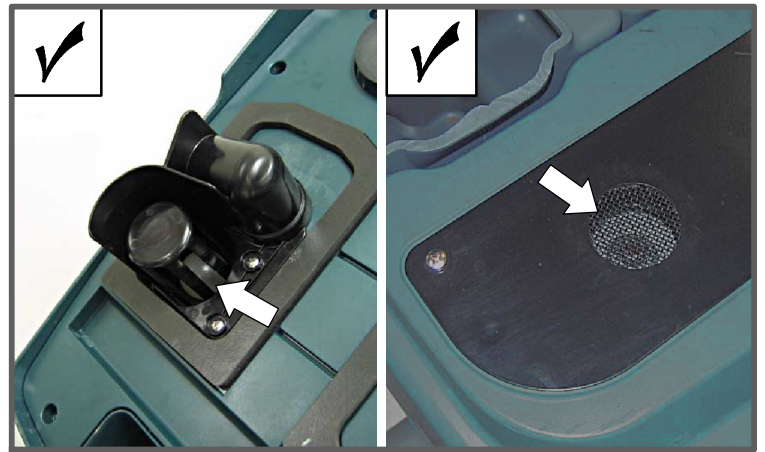

SPEED SCRUB®

15" Battery Floor Scrubber

6

Lithium-ion = 60 min
AGM = 45 min

Before Use

1

After Use

7

2

8

Operating

3

9

4

10

5

11