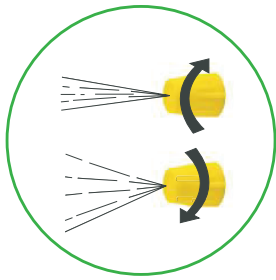

item #92001, 6/cs

SPECIFICATIONS

- Adjustable Nozzle
- Safety Lock
- Translucent
- Multiple Spray Positions
- One Liter
- Battery Life: 15 Cycles/Refills
*batteries not included

Available from: