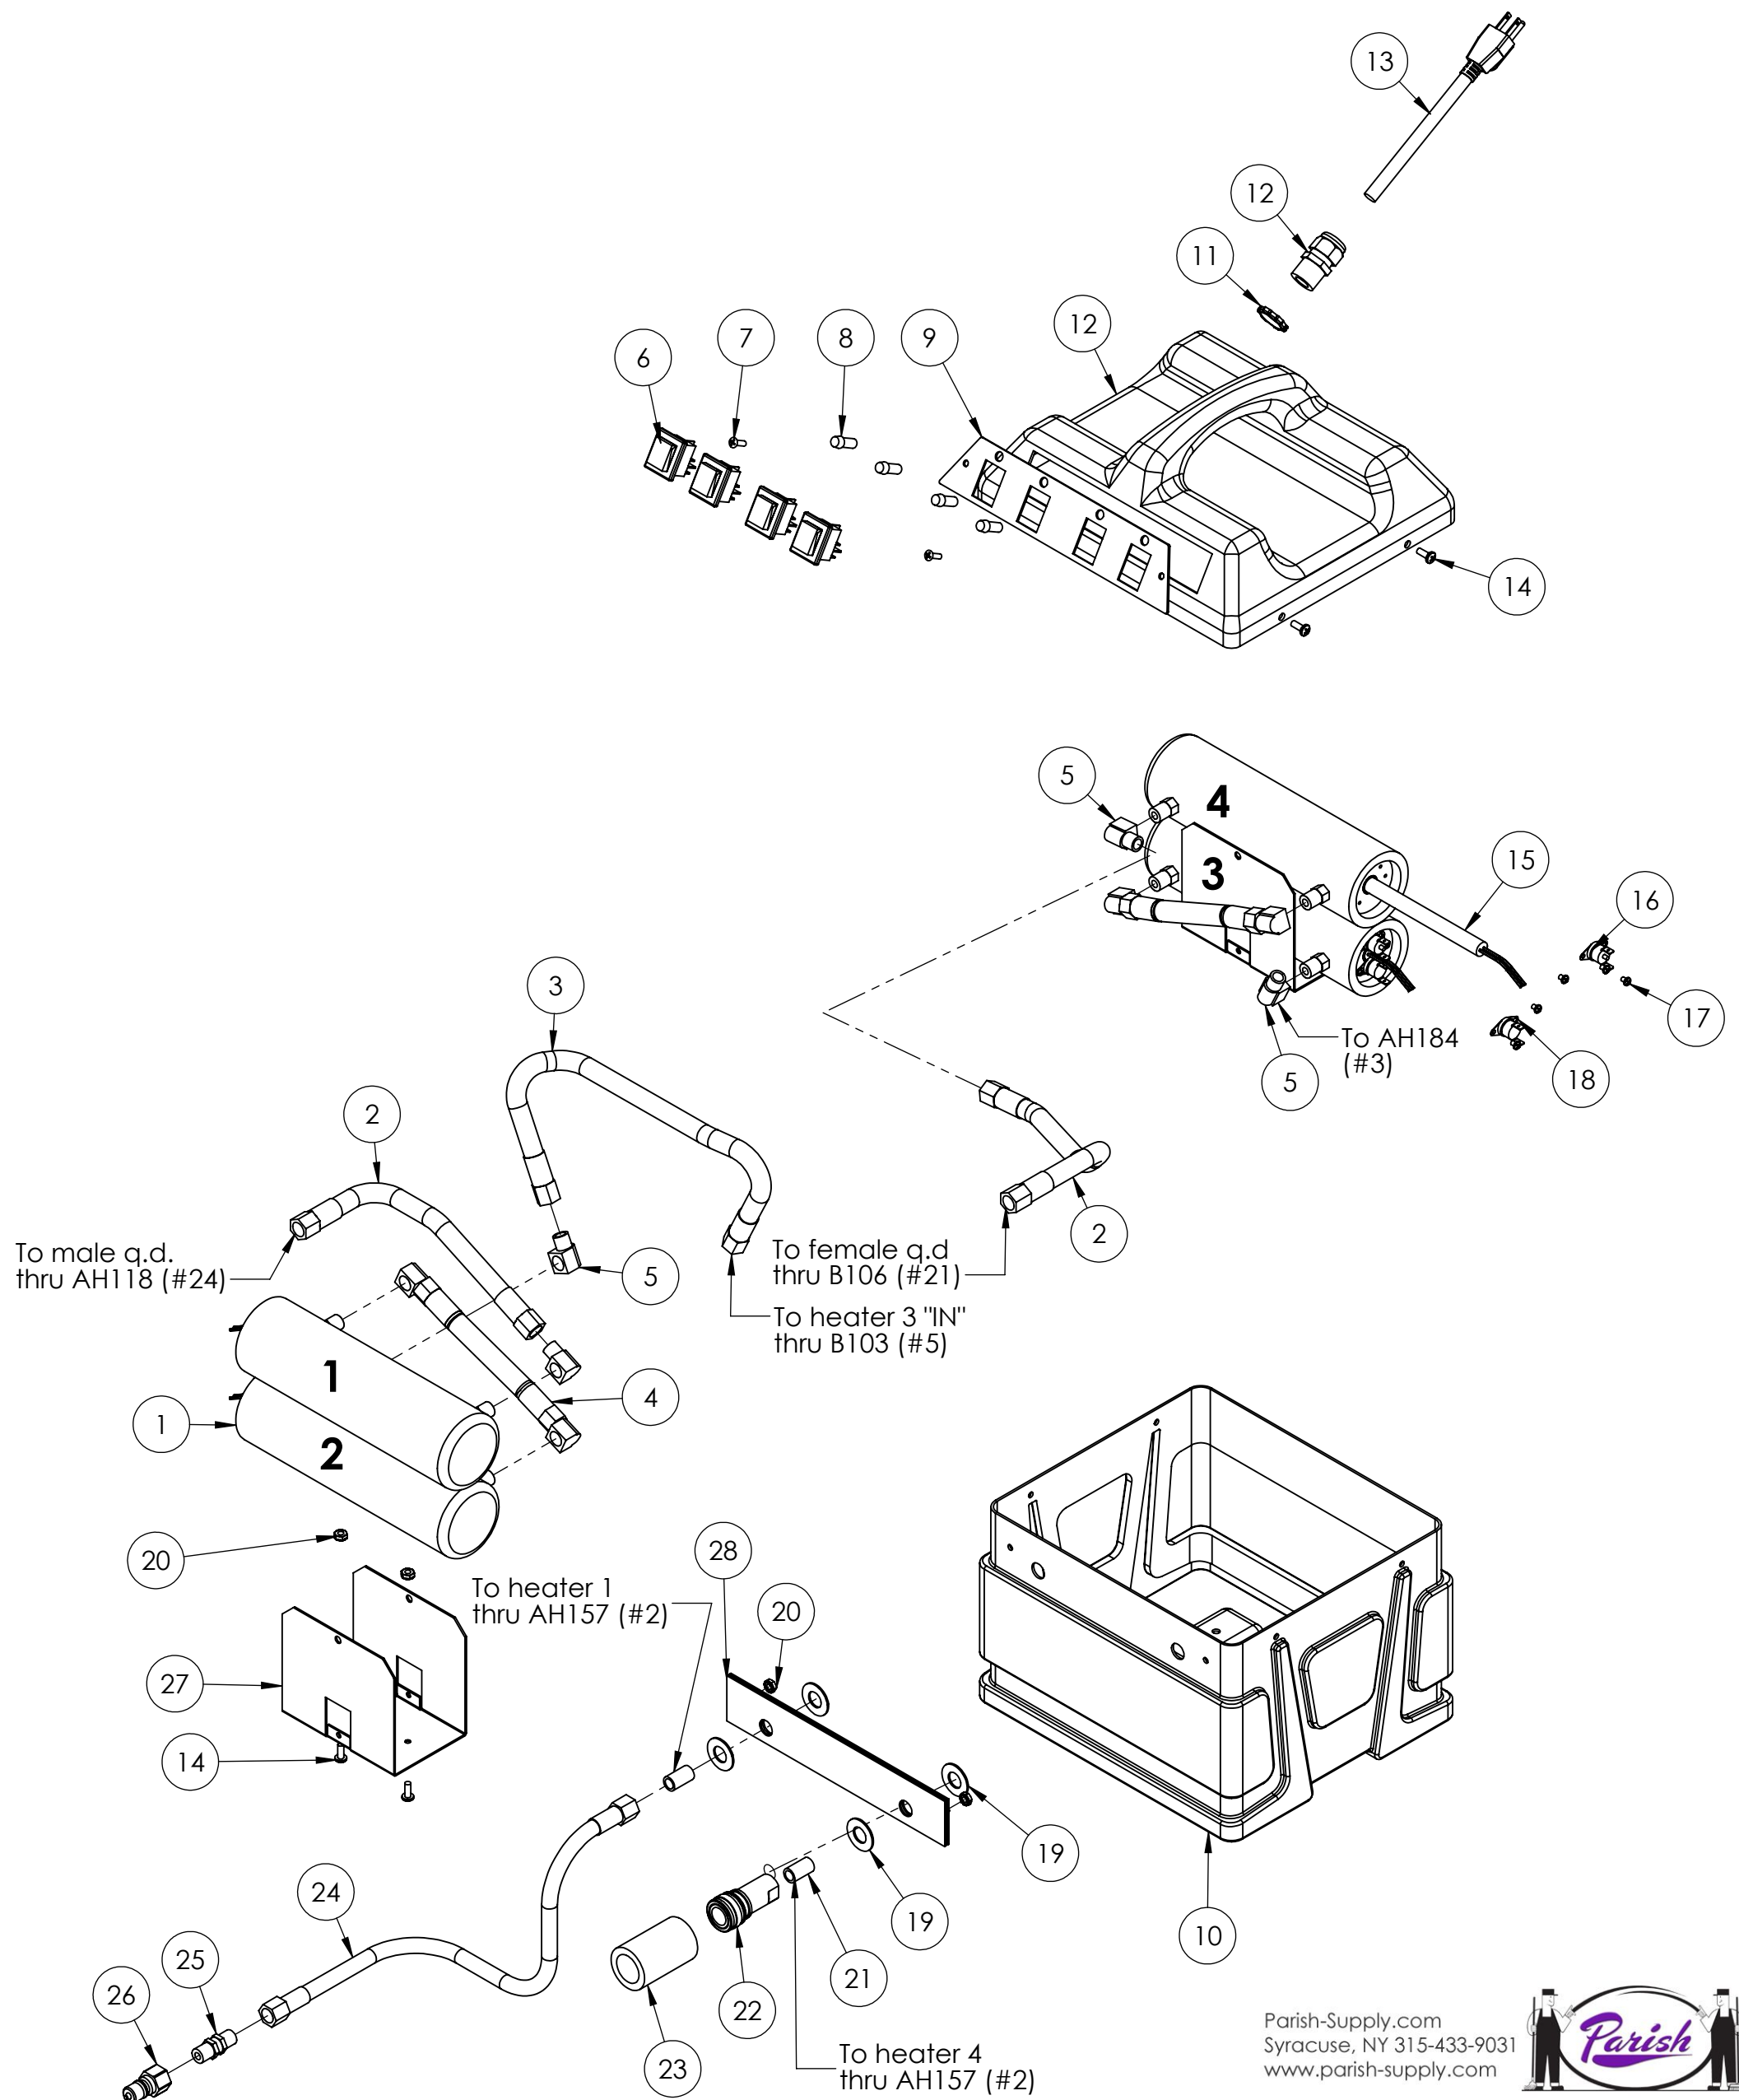

ITEM NO.	PART NO.	DESCRIPTION	QTY.	MSRP
1	H903A	heater, aluminum cast, single	4	\$78.99 ea
2	AH157	hose, 3/8" x 9" (OAL), f x f, surge, 1600psi	1	\$25.99 ea
3	AH184	hose, 3/8" x 14-1/2" (OAL), f surge	1	\$27.99 ea
4	AH156	hose, 3/8" x 6", (OAL), f x fsw, surge, 1600psi	2	\$23.99 ea
5	B103	elbow, brass, 90 deg, 1/4"mpt x 1/4" fpt	8	\$4.49 ea
6	E515	switch, rocker, 2 position	4	\$13.99 ea
7	H304	screw, #8 x 5/8 phil oval, s/s	2	\$0.99 ea
8	E511	light, red, 250v	4	\$5.99 ea
9	Comming soon	switchplate turbo	1	
10	P690	housing, mytee hot turbo, blkgran	1	\$89.99 ea
11	H221	nut, lock, 1/2" steel	1	\$1.99 ea
12	H220	fitting, strain relief, cord	1	\$3.19 ea
13	E531	power cord, end, 25', 12/3 black	1	\$52.99 ea
14	H230	screw, 10-32 x 1/2 phil pan	8	\$0.99 ea
15	E571	heating rod, 600W, 115V	4	\$49.99 ea
16	E574	Thermostat, 310°F ± 10°F, Manual, 1/4"	4	\$17.99 ea
17	H274	screw, 6 x 3/16, phil pan head, self tapping	20	\$0.99 ea
18	E573	Thermostat, 200°, Auto, 1/4"	4	\$16.49 ea
19	H212	washer, 9/16" id x 1" od, flat, s/s	4	\$0.99 ea
20	H273	nut, kep, #10-32 zinc	6	\$0.99 ea
21	B106	nipple, brass, 1/4" x close	2	\$3.49 ea
22	B102	qd, brass, 1/4" f	1	\$17.99 ea
23	G007	grip, foam, black, 2-3/8" length, OD 1-5/8", ID 1-1/8", QD	1	\$1.99 ea
24	AH118	sol hose, 1/4" x 39", (OAL), f x fsw, 3000psi	1	\$35.99 ea
25	B108	valve, brass, 1/4" check	1	\$13.99 ea
26	B101	qd, brass, 1/4" m	1	\$8.49 ea
27	H528	bracket, heater mounting, dual	2	\$29.99 ea
28	H955	bracket, qd mounting for Turbo	1	\$23.99 ea

Parish-Supply.com
Syracuse, NY 315-433-9031
www.parish-supply.com

DRAWN	J. Cash	DATE	10/18/10	858-679-1191
CHECKED		TITLE:	Mytee Hot Turbo	
<small>PROPRIETARY AND CONFIDENTIAL</small> <small>THE INFORMATION CONTAINED IN THIS DRAWING IS THE SOLE PROPERTY OF MYTEE PRODUCTS, INC. ANY REPRODUCTION IN PART OR AS A WHOLE WITHOUT THE WRITTEN PERMISSION OF MYTEE PRODUCTS, INC. IS PROHIBITED.</small>		SIZE DWG. NO. C 240-120	REV	
SCALE: 1:5		DO NOT SCALE DRAWING	SHEET 1 OF 1	