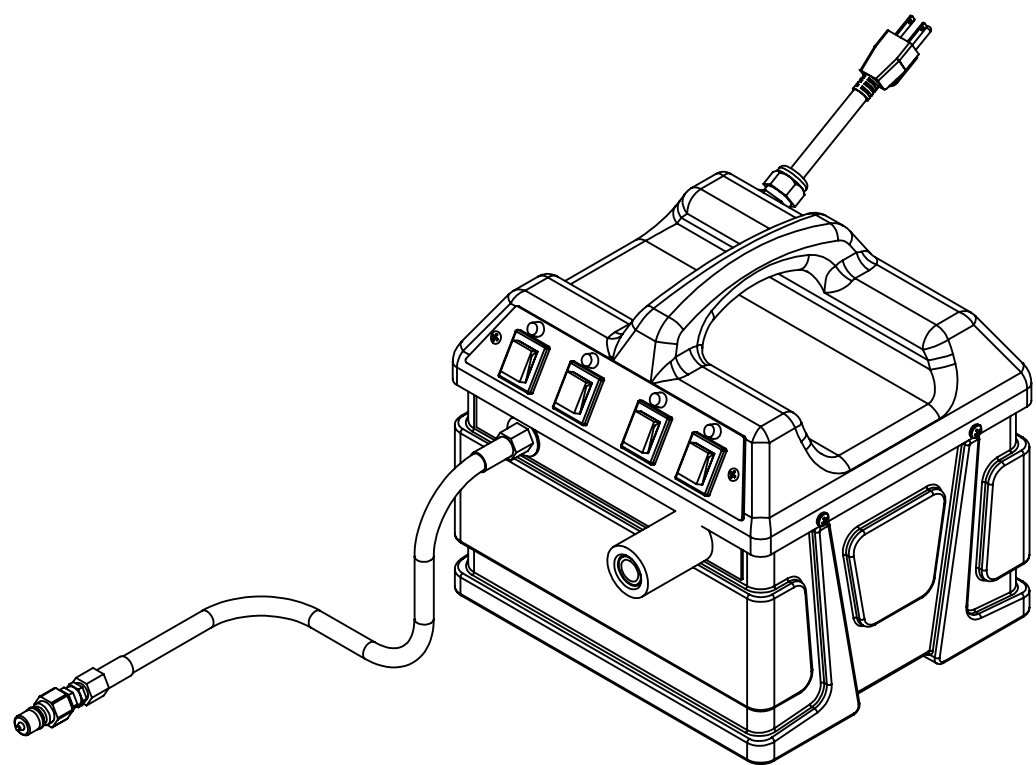

ITEM NO.	PART NO.	DESCRIPTION	QTY.	MSRP
1	H903A	heater, aluminum cast, single	4	\$78.99 ea
2	AH157	hose, 3/8" x 9" (OAL), f x f, surge, 1600psi	1	\$25.99 ea
3	AH184	hose, 3/8" x 14-1/2" (OAL), f surge	1	\$27.99 ea
4	AH156	hose, 3/8" x 6", (OAL), f x fsw, surge, 1600psi	2	\$23.99 ea
5	B103	elbow, brass, 90 deg, 1/4"mpt x 1/4" fpt	8	\$4.49 ea
6	E515	switch, rocker, 2 position	4	\$13.99 ea
7	H304	screw, #8 x 5/8 phil oval, s/s	2	\$0.99 ea
8	E511	light, red, 250v	4	\$5.99 ea
9	Comming soon	switchplate turbo	1	
10	P690	housing, mytee hot turbo, blkgran	1	\$89.99 ea
11	H221	nut, lock, 1/2" steel	1	\$1.99 ea
12	H220	fitting, strain relief, cord	1	\$3.19 ea
13	E531	power cord, end, 25', 12/3 black	1	\$52.99 ea
14	H230	screw, 10-32 x 1/2 phil pan	8	\$0.99 ea
15	E571	heating rod, 600W, 115V	4	\$49.99 ea
16	E574	Thermostat, 310°F ± 10°F, Manual, 1/4"	4	\$17.99 ea
17	H274	screw, 6 x 3/16, phil pan head, self tapping	20	\$0.99 ea
18	E573	Thermostat, 200°, Auto, 1/4"	4	\$16.49 ea
19	H212	washer, 9/16" id x 1" od, flat, s/s	4	\$0.99 ea
20	H273	nut, kep, #10-32 zinc	6	\$0.99 ea
21	B106	nipple, brass, 1/4" x close	2	\$3.49 ea
22	B102	qd, brass, 1/4" f	1	\$17.99 ea
23	G007	grip, foam, black, 2-3/8" length, OD 1-5/8", ID 1-1/8", QD	1	\$1.99 ea
24	AH118	sol hose, 1/4" x 39", (OAL), f x fsw, 3000psi	1	\$35.99 ea
25	B108	valve, brass, 1/4" check	1	\$13.99 ea
26	B101	qd, brass, 1/4" m	1	\$8.49 ea
27	H528	bracket, heater mounting, dual	2	\$29.99 ea
28	H955	bracket, qd mounting for Turbo	1	\$23.99 ea